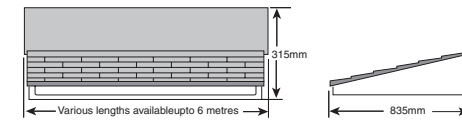

Duchess

The Duchess is identical to the Countess but with a lower pitch roof. Suitable therefore where height may present a problem. Both canopies are available with the options shown left.