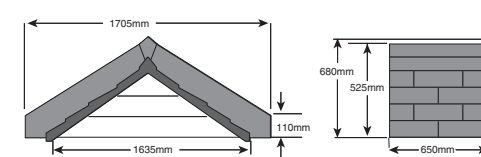

Kensington

Dual pitched canopy with slate effect roof stippled soffitt and ship-lap finish on the front. Available with all options shown left