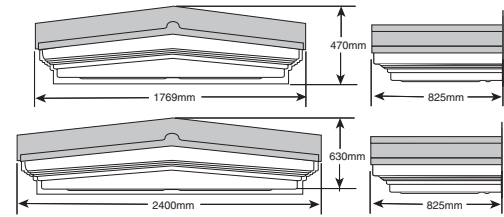

There's a Canopy to suit every home!

Princess and Extended Princess

Dual pitched door canopy with a smooth roof. Available in two standard sizes and with options shown left.

Countess

Sloping tile effect roof, available in sizes between 1m to 6m. Greater lengths can be achieved by joining two together with a bespoke "joining strip".

Flat smooth roofed canopy with scalloped trim. Standard size shown includes moulded decor legs.

Extended Royale

As above in 600mm, 800mm and 1000mm projections are available in lengths upto 6mtrs without decor legs which can be ordered separately

Porch Height 130mm- lengths up to 2750mm (internal frame) and projections up to 1375mm (internal frame)

Porch Height 200mm- lengths up to 5750mm (internal frame) and projections up to 1825mm (internal frame)

PRICING: To cost your porch roof, the integral guttering, fixed timber and front detail size are added to each internal frame dimension to obtain roof area.

For 130mm Porch, add 225mm to each internal frame dimension, ie: 450mm to length and 225 to projection