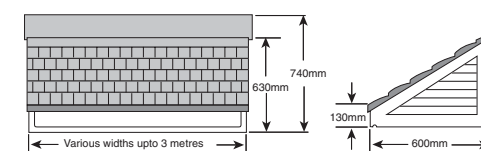

Windsor

Similar in looks to the Countess, but has a smaller projection and a rosemary tile effect. Available in any length 1m to 3m and with options left.