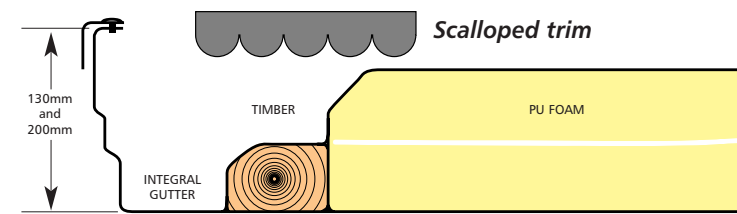

GRP Porch Roof

1. Available in two standard heights, in either white or brown with grey scalloped trim
   - Two standard depths
   - Stippled effect ceiling
   - Integral Gutter
   - Suitable for Bungalows
   - Insulation
2. Options include Lighting Conduit, Cut outs and Internal corners

Porch Height 130mm- lengths up to 2750mm (internal frame) and projections up to 1375mm (internal frame)

Porch Height 200mm- lengths up to 5750mm (internal frame) and projections up to 1825mm (internal frame)

PRICING: To cost your porch roof, the integral guttering, fixed timber and front detail size are added to each internal frame dimension to obtain roof area.

For 130mm Porch, add 225mm to each internal frame dimension, ie: 450mm to length and 225 to projection

For 200mm Porch, add 250mm to each internal frame dimension, ie: 500mm to length and 250 to projection