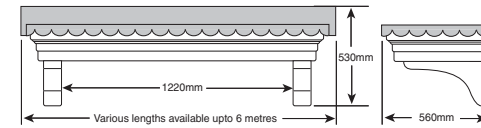

There's a Canopy to suit every home!

Princess and Extended Princess

Dual pitched door canopy with a smooth roof. Available in two standard sizes and with options shown left.

Countess

Sloping tile effect roof, available in sizes between 1m to 6m. Greater lengths can be achieved by joining two together with a bespoke "joining strip".

Flat smooth roofed canopy with scalloped trim. Standard size shown includes moulded decor legs.

Extended Royale

As above in 600mm, 800mm and 1000mm projections are available in lengths upto 6mtrs without decor legs which can be ordered separately

PRICING: To cost your porch roof, the integral guttering, fixed timber and front detail size are added to each internal frame dimension to obtain roof area.

For 130mm Porch, add 225mm to each internal frame dimension, ie: 450mm to length and 225 to projection