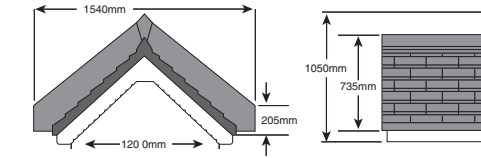

Cottage

Dual pitched canopy with textured tile effect roof and inverted "tongue and groove" soffitt. Available with options left.