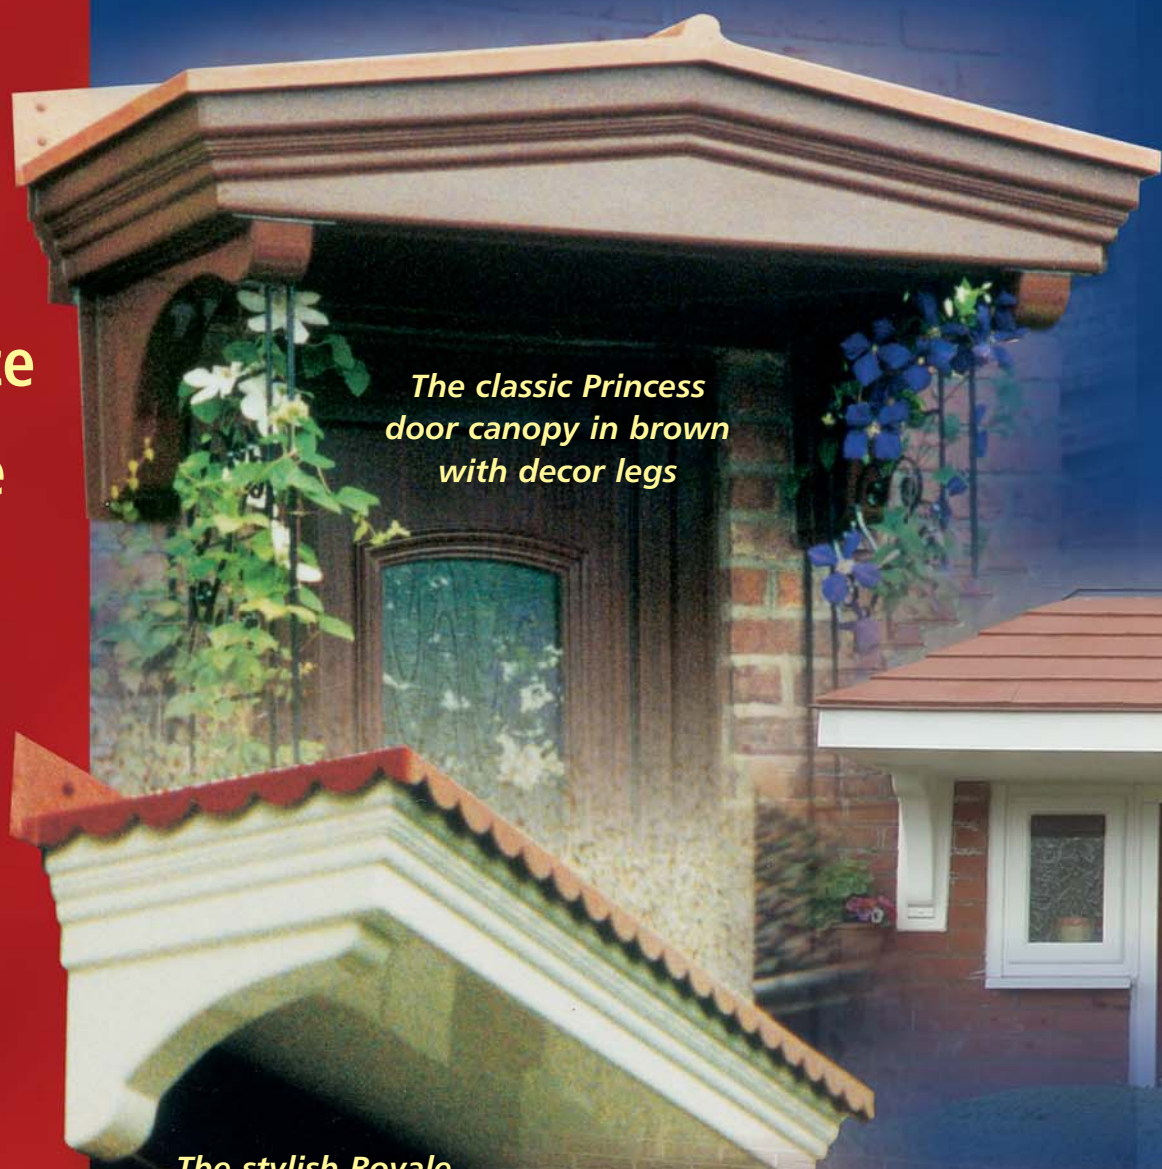

The simple Kensington with Georgian decor legs

The stylish Royale door canopy with scalloped trim

The Extended Countess canopy up to 6 metres in length

**Transform
the appearance
of your home
with a new
door canopy**

Our extensive range of cost effective, maintenance free canopies are manufactured in glass reinforced plastic, designed to add individuality and elegance to your home. Available in a range of styles and colours and with optional extras, the canopies can be adapted to suit all architectural styles.

NEW

GRP Porch Roof

Cut fitting time with this stylish, maintenance free, one piece GRP Porch Roof

The classic Princess door canopy in brown with decor legs