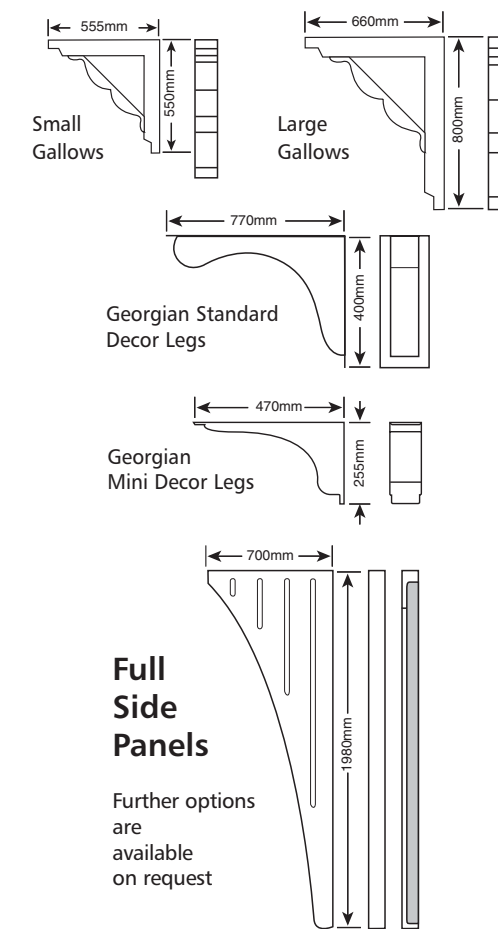

Soffit & accessory colours

Decor Legs

Full Side Panels

Further options are available on request

a cut above!

distinctive door and bay window canopies to welcome you home

For further details call:
01254 777002

canopies uk

Chanters Way • Darwen Lancashire • BB3 0GY. Fax: 01254 775747 E-mail: info@canopiesuk.com

visit our website: www.canopiesuk.com