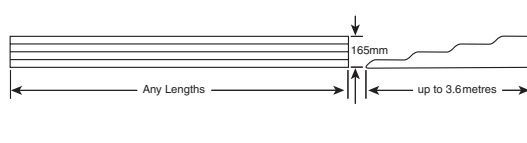

System 2000

Styled on our patented cantilevered carports, patio/walkway canopies. Any length available and projection up to 3.6m, Available with white or brown beams, decor legs or side panels.