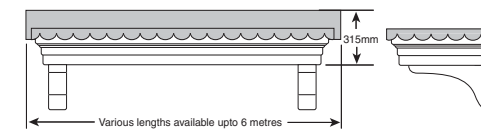

There's a Canopy to suit every home!

Princess and Extended Princess

Dual pitched door canopy with a smooth roof. Available in two standard sizes and with options shown left.

Countess

Sloping tile effect roof, available in sizes between 1m to 6m. Greater lengths can be achieved by joining two together with a bespoke "joining strip".

Flat smooth roofed canopy with scalloped trim. Standard size shown includes moulded decor legs.

Extended Royale

As above in 600mm, 800mm and 1000mm projections are available in lengths upto 6mtrs without decor legs which can be ordered separately

PRICING: To cost your porch roof, the integral guttering, fixed timber and front detail size are added to each internal frame dimension to obtain roof area.

For 130mm Porch, add 225mm to each internal frame dimension, ie: 450mm to length and 225 to projection