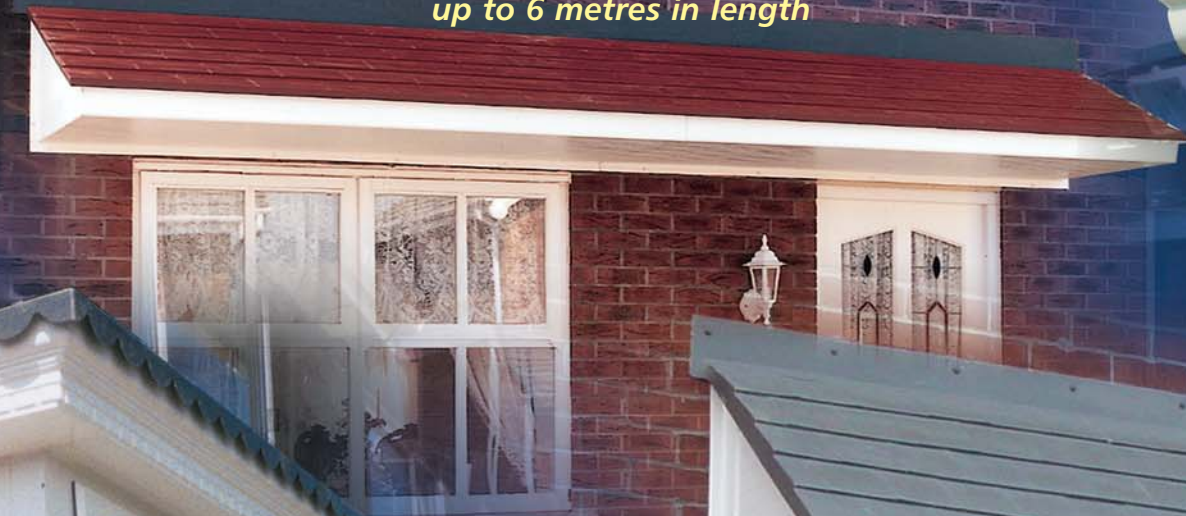

**Transform
the appearance
of your home
with a new
door canopy**

Our extensive range of cost effective, maintenance free canopies are manufactured in glass reinforced plastic, designed to add individuality and elegance to your home. Available in a range of styles and colours and with optional extras, the canopies can be adapted to suit all architectural styles.

NEW

GRP Porch Roof

Cut fitting time with this stylish, maintenance free, one piece GRP Porch Roof

NEW

Bay Window Canopies

New stylish, easy fitting canopies to crown your Bay Window