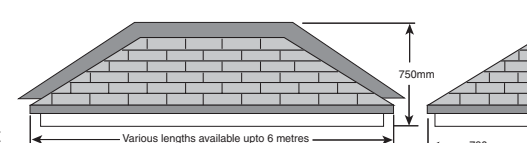

Cottage

Dual pitched canopy with textured tile effect roof and inverted "tongue and groove" soffitt. Available with options left.

Kensington

Dual pitched canopy with slate effect roof stippled soffitt and ship-lap finish on the front. Available with all options shown left

Clarendon

Mono pitched canopy with a hipped roof and rosemary tile effect. Available in any length upto 6.4m with all options shown left

System 2000

Styled on our patented cantilevered carports, patio/walkway canopies. Any length available and projection up to 3.6m, Available with white or brown beams, decor legs or side panels.

GRP Porch Roof

- Available in two standard heights, in either white or brown with grey scalloped trim
 - Two standard depths
 - Stippled effect ceiling
 - Integral Gutter
 - Suitable for Bungalows
 - Insulation
- Options include Lighting Conduit, Cut outs and Internal corners

Porch Height 130mm- lengths up to 2750mm (internal frame) and projections up to 1375mm (internal frame)

Porch Height 200mm- lengths up to 5750mm (internal frame) and projections up to 1825mm (internal frame)