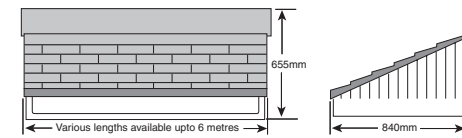

There's a Canopy to suit every home!

Princess and Extended Princess

Dual pitched door canopy with a smooth roof. Available in two standard sizes and with options shown left.

Countess

Sloping tile effect roof, available in sizes between 1m to 6m. Greater lengths can be achieved by joining two together with a bespoke "joining strip".

Flat smooth roofed canopy with scalloped trim. Standard size shown includes moulded decor legs.

Extended Royale

As above in 600mm, 800mm and 1000mm projections are available in lengths upto 6mtrs without decor legs which can be ordered separately

Porch Height 130mm- lengths up to 2750mm (internal frame) and projections up to 1375mm (internal frame)

Porch Height 200mm- lengths up to 5750mm (internal frame) and projections up to 1825mm (internal frame)

PRICING: To cost your porch roof, the integral guttering, fixed timber and front detail size are added to each internal frame dimension to obtain roof area.

For 130mm Porch, add 225mm to each internal frame dimension, ie: 450mm to length and 225 to projection