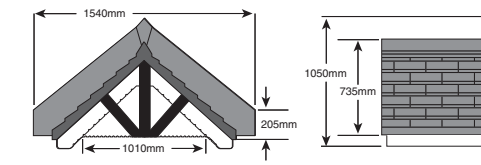

Flat smooth roofed canopy with scalloped trim. Standard size shown includes moulded decor legs.

Extended Royale

As above in 600mm, 800mm and 1000mm projections are available in lengths upto 6mtrs without decor legs which can be ordered separately

Windsor

Similar in looks to the Countess, but has a smaller projection and a rosemary tile effect. Available in any length 1m to 3m and with options left.

Tudor

Dual pitched canopy with textured tile effect roof, full "tongue and groove" soffitt, tudor design front available in black as standard or to match the roof colour, and with options left.

Porch Height 130mm- lengths up to 2750mm (internal frame) and projections up to 1375mm (internal frame)

Porch Height 200mm- lengths up to 5750mm (internal frame) and projections up to 1825mm (internal frame)

PRICING: To cost your porch roof, the integral guttering, fixed timber and front detail size are added to each internal frame dimension to obtain roof area.

For 130mm Porch, add 225mm to each internal frame dimension, ie: 450mm to length and 225 to projection