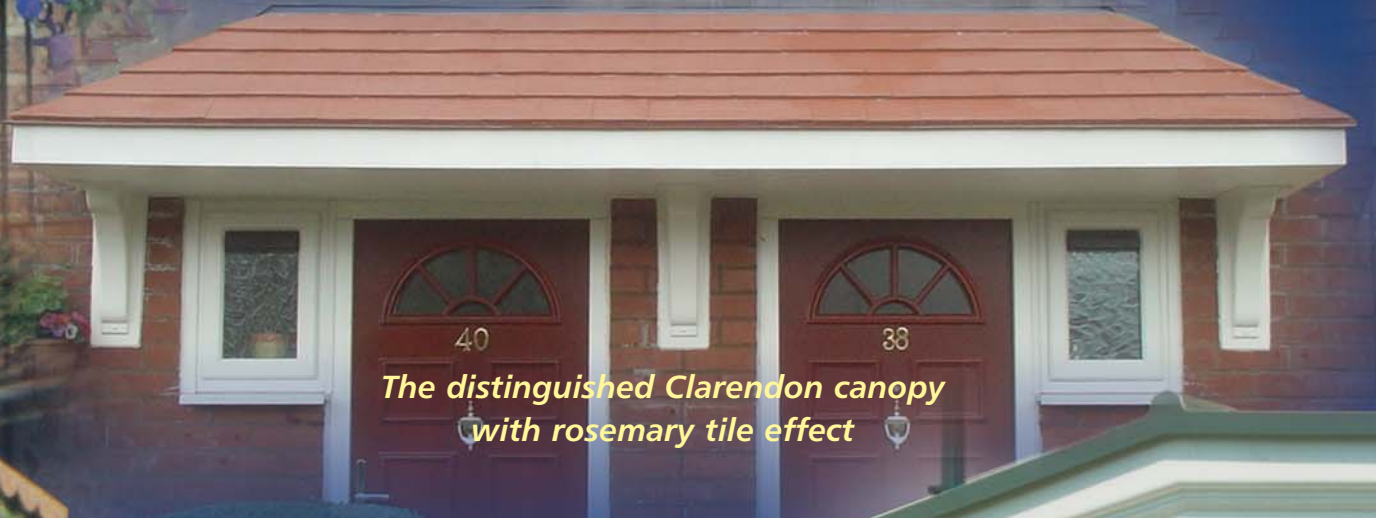

**Transform
the appearance
of your home
with a new
door canopy**

Our extensive range of cost effective, maintenance free canopies are manufactured in glass reinforced plastic, designed to add individuality and elegance to your home. Available in a range of styles and colours and with optional extras, the canopies can be adapted to suit all architectural styles.

NEW

GRP Porch Roof

Cut fitting time with this stylish, maintenance free, one piece GRP Porch Roof

NEW

Bay Window Canopies

New stylish, easy fitting canopies to crown your Bay Window