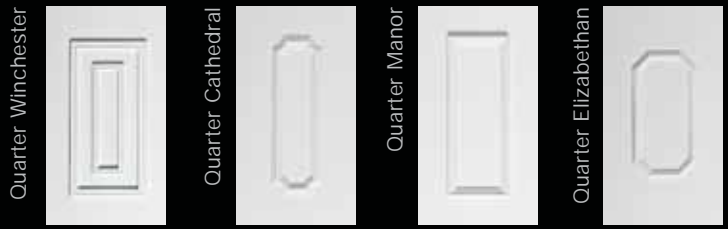

EXCLUSIVELY COMMISSIONED TRIPLE GLAZED DESIGNS

Our jewel in the crown - brilliant cut glass bevels, hand set and nestled between finely patterned backgrounds, platinum coloured lead work and encased between two sheets of crystal clear glass. Quite simply, stunning!

Conservatory Panels

Triple Half Panels

Hanover Triple

Manor Triple

Full Conservatory Panels

Shiplap

Herringbone

Winchester

Cathedral

Manor

Elizabethan

1/2's, 1/4's & Accessories

Half Panels

Quarter Panels

Accessories

A wide range of door furniture is available in a choice of white, black, gold & chrome colour options.

Core Materials

Hurst Plastics door panels are manufactured using a high technology technique that bonds two PVC-U skins to a variety of core materials and ensures the integrity of the panel for heat and moisture. Depending on the degree of security required, our panels can be supplied using a choice of core material.