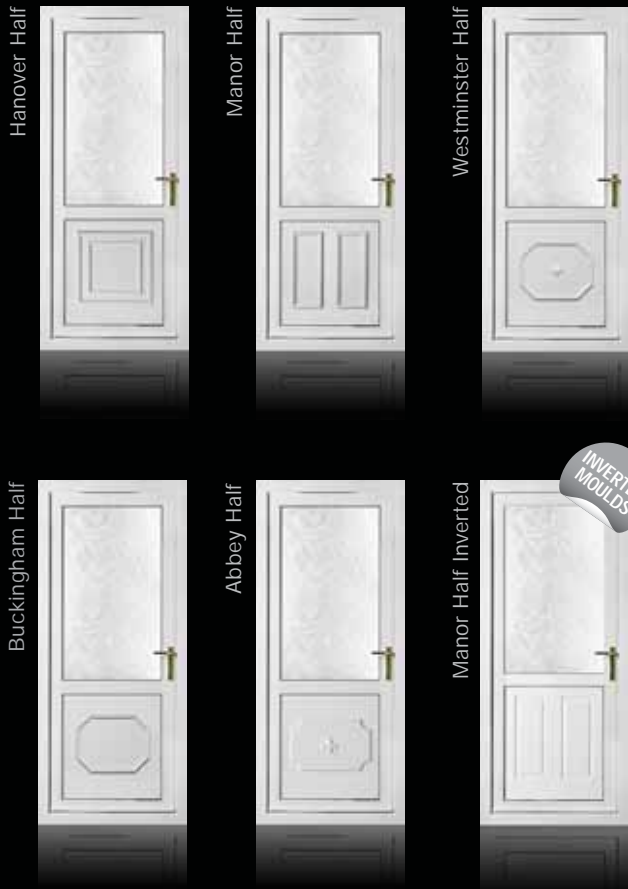

Cathedral

Manor

Elizabethan

1/2's, 1/4's & Accessories

Half Panels

Quarter Panels

Accessories

A wide range of door furniture is available in a choice of white, black, gold & chrome colour options.

Core Materials

Hurst Plastics door panels are manufactured using a high technology technique that bonds two PVC-U skins to a variety of core materials and ensures the integrity of the panel for heat and moisture. Depending on the degree of security required, our panels can be supplied using a choice of core material.